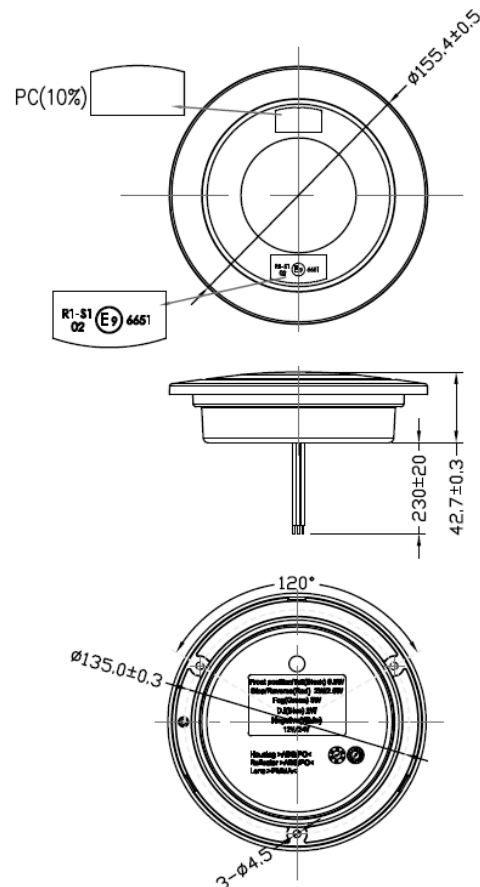

#### PRODUCT FEATURES:

- 122mm LED lamps with Chrome mounting
- Low profile
- ADR Fly lead (2500mm)

### PART NUMBERS

Part No.	Description	Harness Length
SS/40300	Stop/Tail/DI	2500mm
SS/40330	Fog/Reverse	2500mm
SS/40340	Fog	2500mm
SS/40350	Reverse	2500mm