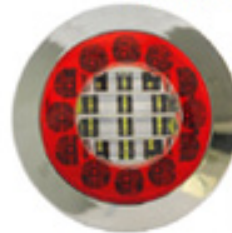

# BULLSEYE REAR LAMP RANGE

**NEW**

#### PRODUCT FEATURES:

- 122mm LED lamps with Chrome mounting
- Low profile
- ADR Fly lead (2500mm)