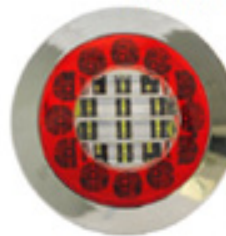

# BULLSEYE REAR LAMP RANGE

**NEW**

## BULLSEYE SS/40

LED

OMNI VOLT

EMC

IP67

#### PRODUCT FEATURES:

- 122mm LED lamps with Chrome mounting
- Low profile
- ADR Fly lead (2500mm)