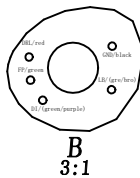

Inner Lens >glass<
 Reflector >PC<
 Outer Lens >PC<
 Housing >AL<
 Bezel >PC<

Low Beam 14.5W
 Day Running Lamp 8W
 Front Direction Indicator Lamp 3.5W
 Front Position lamp 1W
 Voltage 10V-48V

$\frac{A}{2:1}$
 print letters on the housing