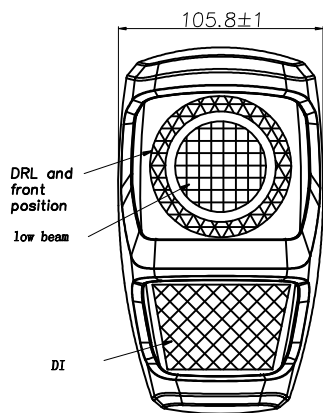

Inner Lens >glass<
 Reflector >PC<
 Outer Lens >PC<
 Housing >AL<
 Bezel >PC<

Low Beam 14.5W
 Day Running Lamp 8W
 Front Direction Indicator Lamp 3.5W
 Front Position lamp 1W
 Voltage 10V-48V

$\frac{A}{2:1}$
 print letters on the housing