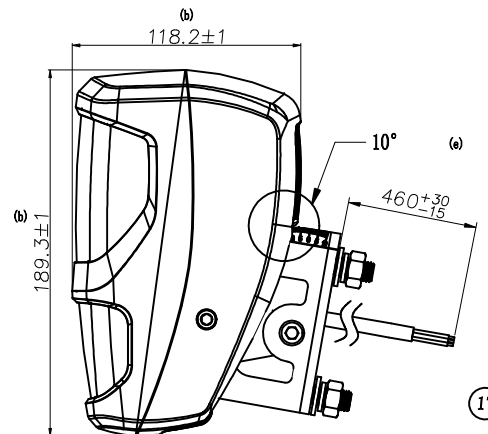

Inner Lens >glass<
 Reflector >PC<
 Outer Lens >PC<
 Housing >AL<
 Bezel >PC<

Low Beam 14.5W
 Day Running Lamp 8W
 Front Direction Indicator Lamp 3.5W
 Front Position lamp 1W
 Voltage 10V-48V

$\frac{A}{2:1}$
 print letters on the housing