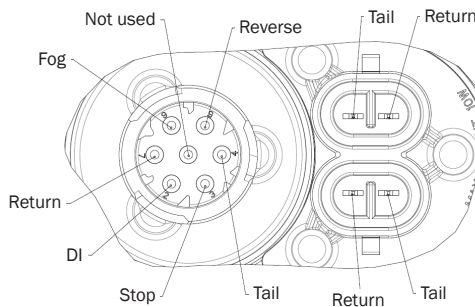

MODEL 758

Multifunction LED Rear Lamp

758/01/04 LH Shown

Main Features

- Polycarbonate lens and housing
- Slim level housing/Sub-flush mounting
- Industry standard DIN connector and superseal take-offs

Connection

TL DIN

Rubbolite[®]

Part No.	758/01/04
Light Source	LED
Voltage	12/24V
Dimensions	L 340mm x H 140mm x D 28mm
Housing	Polycarbonate
Lens	Polycarbonate
Mount/Fixings	M8 bolts
Connector	TL DIN (UK) + Superseal take-offs
Functions	Multifunction
Warranty	2 Year
Approvals	ADR Approved, ECE, EMC
Testing	IP69
Application	Trailer
Power	DI: 3W - Stop: 2.3W - Rear Pos: 0.4W - Fog: 2.2W - Reverse: 4.6W

Part Numbers

- 758/01/04 - Multifunction LED Rear Lamp, Horizontal Mounting - Right Hand - DIN + x2 SS
- 758/01/05 - Multifunction LED Rear Lamp, Horizontal Mounting - Left Hand - DIN + x2 SS
- 758/02/04 - Multifunction LED Rear Lamp, Vertical Mounting - Right Hand - DIN + x2 SS
- 758/02/05 - Multifunction LED Rear Lamp, Vertical Mounting - Left Hand - DIN + x2 SS
- 758/03/04 - Multifunction LED Rear Lamp, Universal Mounting - Right Hand - DIN + x2 SS
- 758/03/05 - Multifunction LED Rear Lamp, Universal Mounting - Left Hand - DIN + x2 SS