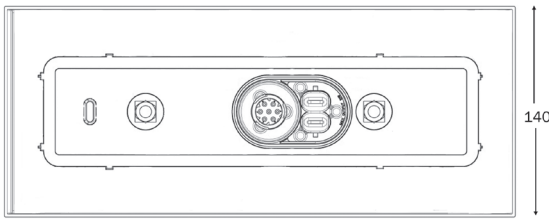

MODEL 758

Multifunction LED Rear Lamp

758/01/04 LH Shown

Main Features

- Polycarbonate lens and housing
- Slim level housing/Sub-flush mounting
- Industry standard DIN connector and superseal take-offs

Connection

TL DIN

Rubbolite[®]

Part No.	758/01/04
Light Source	LED
Voltage	12/24V
Dimensions	L 340mm x H 140mm x D 28mm
Housing	Polycarbonate
Lens	Polycarbonate
Mount/Fixings	M8 bolts
Connector	TL DIN (UK) + Superseal take-offs
Functions	Multifunction
Warranty	2 Year
Approvals	ADR Approved, ECE, EMC
Testing	IP69
Application	Trailer
Power	DI: 3W - Stop: 2.3W - Rear Pos: 0.4W - Fog: 2.2W - Reverse: 4.6W

Part Numbers

- 758/01/04 - Multifunction LED Rear Lamp, Horizontal Mounting - Right Hand - DIN + x2 SS
- 758/01/05 - Multifunction LED Rear Lamp, Horizontal Mounting - Left Hand - DIN + x2 SS
- 758/02/04 - Multifunction LED Rear Lamp, Vertical Mounting - Right Hand - DIN + x2 SS
- 758/02/05 - Multifunction LED Rear Lamp, Vertical Mounting - Left Hand - DIN + x2 SS
- 758/03/04 - Multifunction LED Rear Lamp, Universal Mounting - Right Hand - DIN + x2 SS
- 758/03/05 - Multifunction LED Rear Lamp, Universal Mounting - Left Hand - DIN + x2 SS