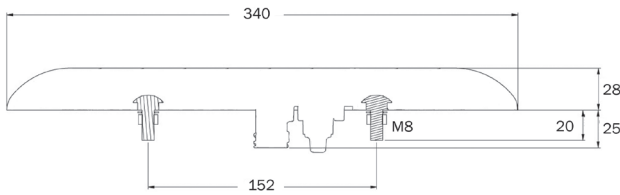

MODEL 758

Multifunction LED Rear Lamp

758/01/04 LH Shown

Main Features

- Polycarbonate lens and housing
- Slim level housing/Sub-flush mounting
- Industry standard DIN connector and superseal take-offs

Connection

TL DIN

Rubbolite[®]

Part No.	758/01/04
Light Source	LED
Voltage	12/24V
Dimensions	L 340mm x H 140mm x D 28mm
Housing	Polycarbonate
Lens	Polycarbonate
Mount/Fixings	M8 bolts
Connector	TL DIN (UK) + Superseal take-offs
Functions	Multifunction
Warranty	2 Year
Approvals	ADR Approved, ECE, EMC
Testing	IP69
Application	Trailer
Power	DI: 3W - Stop: 2.3W - Rear Pos: 0.4W - Fog: 2.2W - Reverse: 4.6W