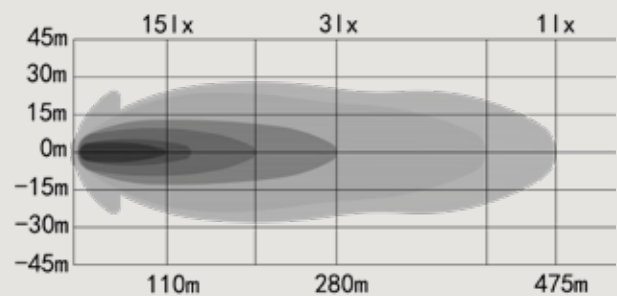

KVALITET
SERVICE
& VIDEN

OZZ X01 P

Experience the power of light with OZZ X01 P LED oval auxiliary lights. These 245 mm lights feature dynamic start-up position light in white and orange, adding a visually stunning effect during ignition. It also offers an integrated warning light in two different flash patterns; single and double. With a brightness of 5100 lumens and 1 lux reaching up to 475 meters, these lights provide optimal visibility. The driving beam pattern ensures a wide and long-range reach. With a color temperature of 5000 K, it offers pleasant illumination in all conditions.

Art. no.	88106 (white)
Lamp type	LED
Diodes	8 pcs
Voltage	10-35V DC
Actual effect 12V	95 W
Actual effect 24V	95 W
Nominal current at 12V	7.2 A
Nominal current at 24 V	3.6 A
Theoretical lumen	8160
Actual lumen	5100
1 lux @ (m)	475
Kelvin (K)	5000
IP-class	IP68/IP69K
Beam pattern	driving
Position light	dynamic white & amber
Connection	6-pin DT male+female (1000 mm)
Functions	High beam, amber warning light
Material chassi, lens	aluminum, polycarbonate
LxDxH (mm)	245x90x140/162,5
Operating temperature	-40 - +60°C
E-mark approval	R112, R7, R65
EMC	ECE R10
Ref. no.	50
Weight (kg)	1,95
Warranty	3 years