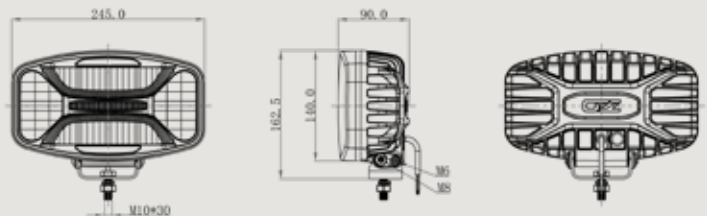

KVALITET
SERVICE
& VIDEN

OZZ X01 P

Experience the power of light with OZZ X01 P LED oval auxiliary lights. These 245 mm lights feature dynamic start-up position light in white and orange, adding a visually stunning effect during ignition. It also offers an integrated warning light in two different flash patterns; single and double. With a brightness of 5100 lumens and 1 lux reaching up to 475 meters, these lights provide optimal visibility. The driving beam pattern ensures a wide and long-range reach. With a color temperature of 5000 K, it offers pleasant illumination in all conditions.

Art. no.	88106 (white)
Lamp type	LED
Diodes	8 pcs
Voltage	10-35V DC
Actual effect 12V	95 W
Actual effect 24V	95 W
Nominal current at 12V	7.2 A
Nominal current at 24 V	3.6 A
Theoretical lumen	8160
Actual lumen	5100
1 lux @ (m)	475
Kelvin (K)	5000
IP-class	IP68/IP69K
Beam pattern	driving
Position light	dynamic white & amber
Connection	6-pin DT male+female (1000 mm)
Functions	High beam, amber warning light
Material chassi, lens	aluminum, polycarbonate
LxDxH (mm)	245x90x140/162,5
Operating temperature	-40 - +60°C
E-mark approval	R112, R7, R65
EMC	ECE R10
Ref. no.	50
Weight (kg)	1,95
Warranty	3 years