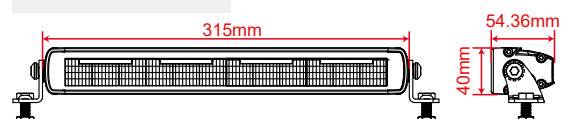

◆ Dimensions

Midtager 26B • DK-2605 Brøndby • TLF: 69144700
WWW.FDPARTS.DK