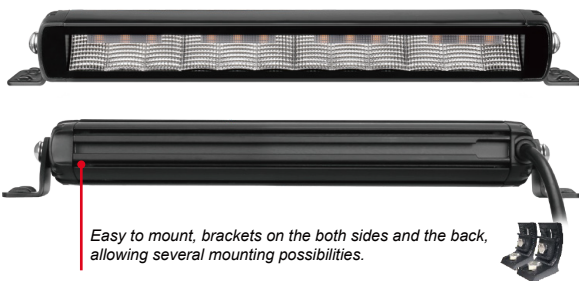

48pcs of OSRAM, RF, ZM LEDs provide perfect light output, much brighter than OE units, longer working life, lower power consumption, improve the safety even in harsh weather

PREMIUM MATERIAL

The black-lacquered aluminum housing and hard coated PC lens with UV coated makes it impact-resistant, shock resistant and immune to scratches, ensures long lasting durability.

»» Red Rear Position

»» White Reverse

CERTIFICATION R148

R7(Brake Light) R6(Turn Signal Light) R7(Rear Position Light) R23(Reversing Light)

Easy to mount, brackets on the both sides and the back, allowing several mounting possibilities.

Red : Brake Light +
Green : Rear Position Light +
Gray : Reversing Light +
Black: Power Supply -
Yellow : Turn Signal Light +

When two or more types are lit, the priority is : reversing light > brake light > rear position light, and the turn signal is controlled independently.

- ◆ E-approved, which makes it legal to mount on the vehicle as a tail light.
- ◆ World's first tail light bar that integrates four functions of brake light, reversing light, turn signal and rear position light.
- ◆ Safer Design: This LED tail light Bar includes reverse polarity and automatic short-circuit protection to prevent potential danger.
- ◆ Working Temperature: -30C ~ +65C, work in various weather and capable to withstand inclement weather.
- ◆ Applications: Compatible with all kinds of on-road using vehicle, trucks, semi trailers, cargo trailers, boat trailers, work vehicles etc.